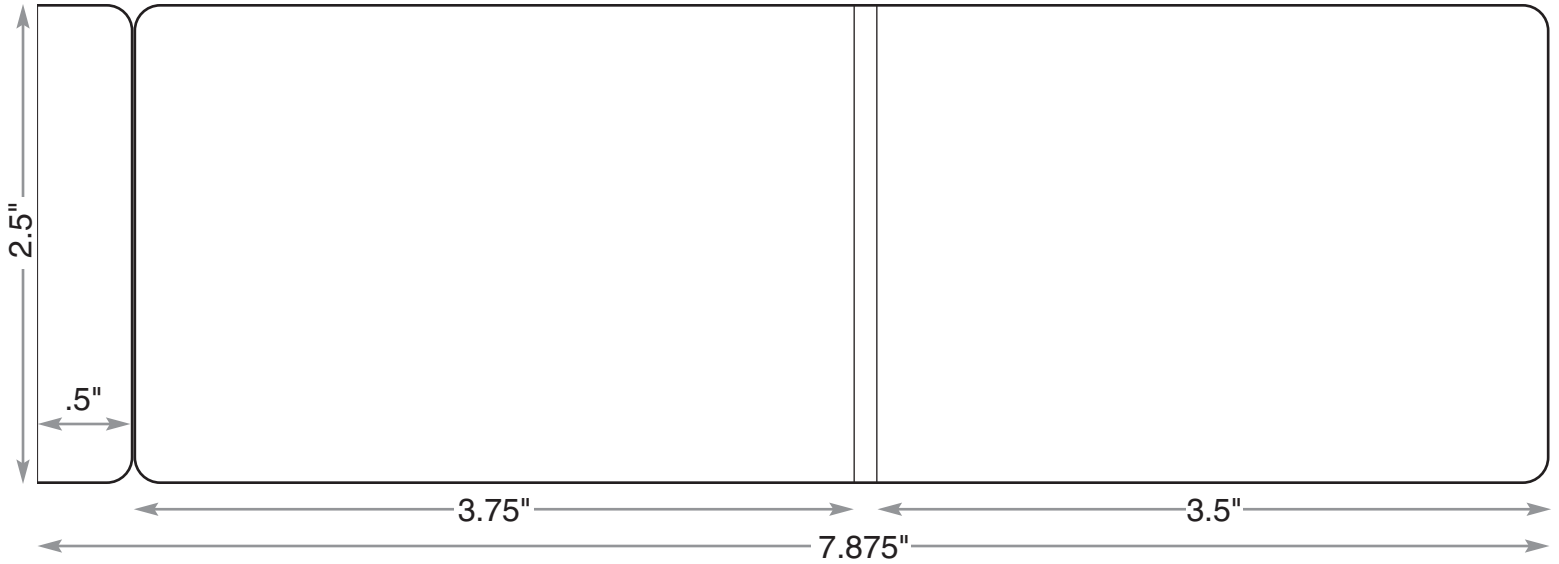

TripBuilder iFoldz™ – Matchbook Cover

Both front and back outside covers of iFoldz are fully customized in 4/C process with your artwork. Allow 1/8" for bleeds & leave 1/4" for safety.

Matchbook Cover – Outside Back

Matchbook Cover – Outside Front