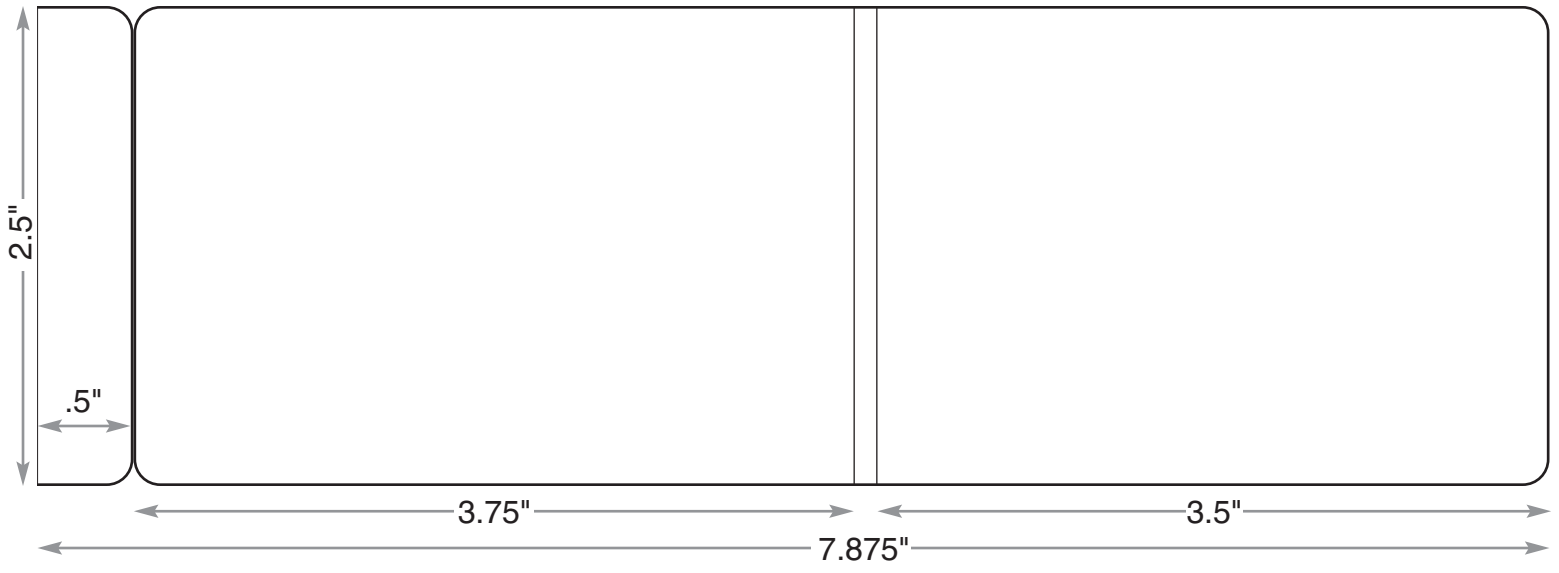

TripBuilder MiniMap™ – Matchbook Cover

Both front and back outside covers of MiniMap are fully customized in 4/C process with your artwork. Allow 1/8" for bleeds & leave 1/4" for safety.

Matchbook Cover – Outside Back

Matchbook Cover – Outside Front